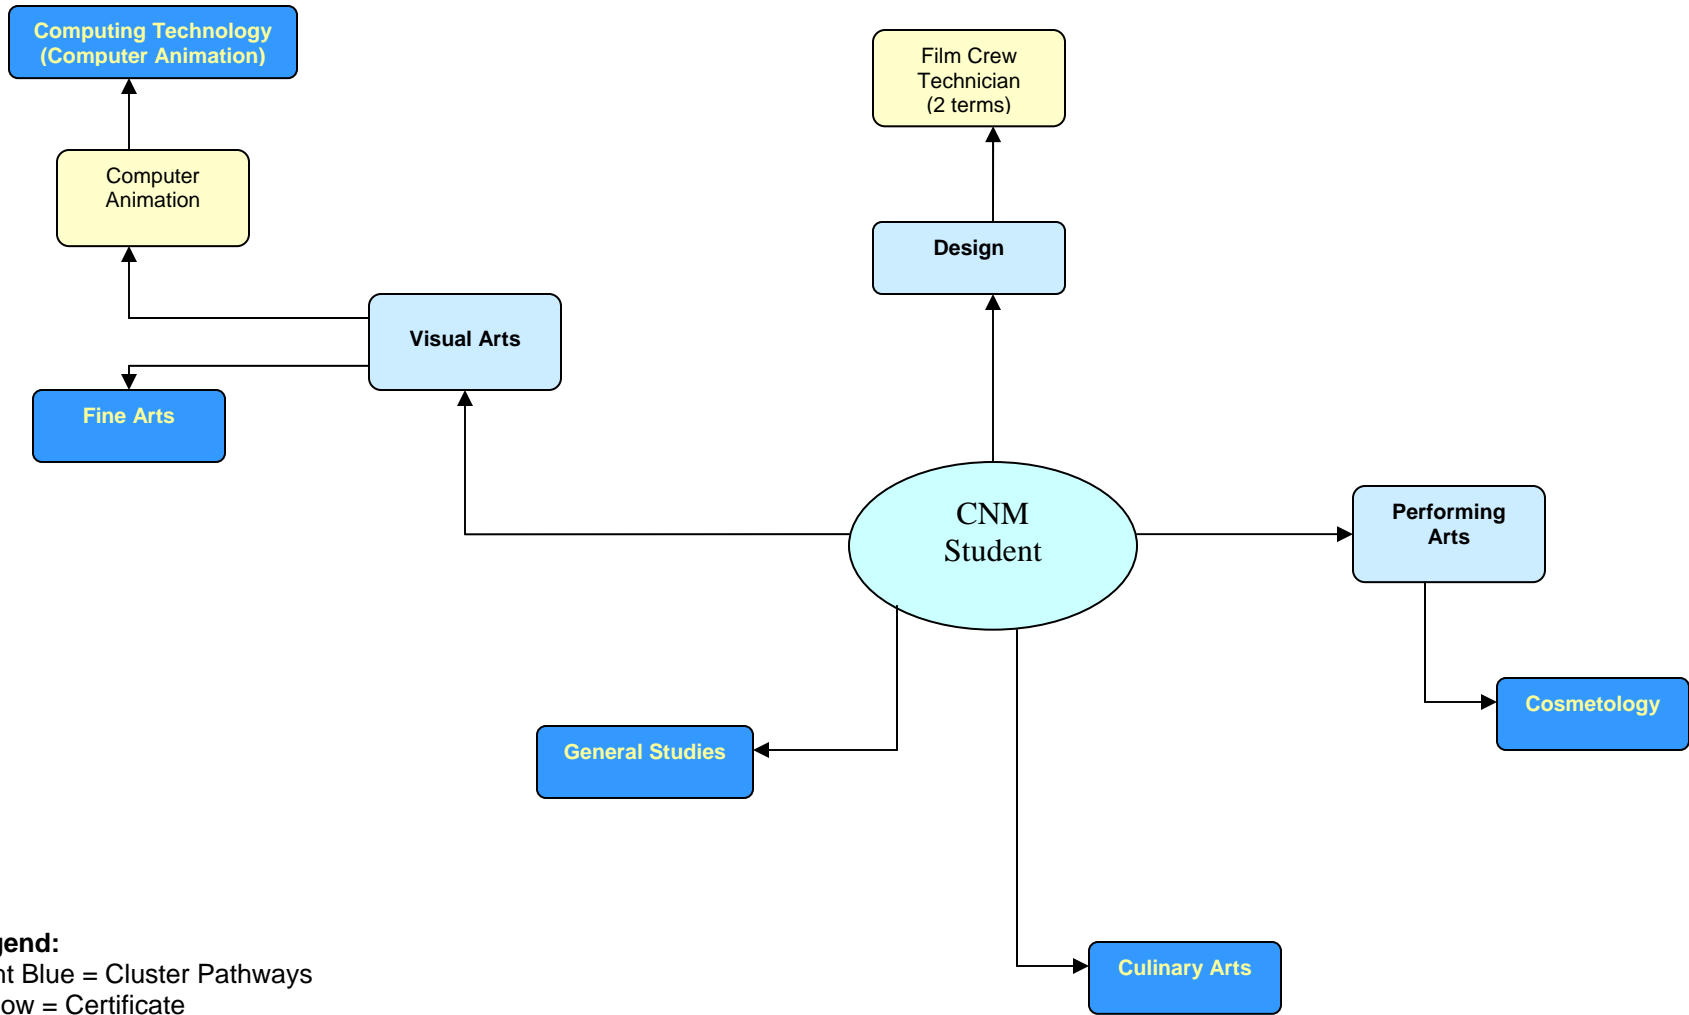

CNM Arts and Entertainment Cluster Career Map

Click on text box for program information

Legend:

Light Blue = Cluster Pathways

Yellow = Certificate

Blue = Associate Degree

Note: All certificates and degrees require specific prerequisite courses or test scores prior to beginning the program. Refer to the catalog for more information