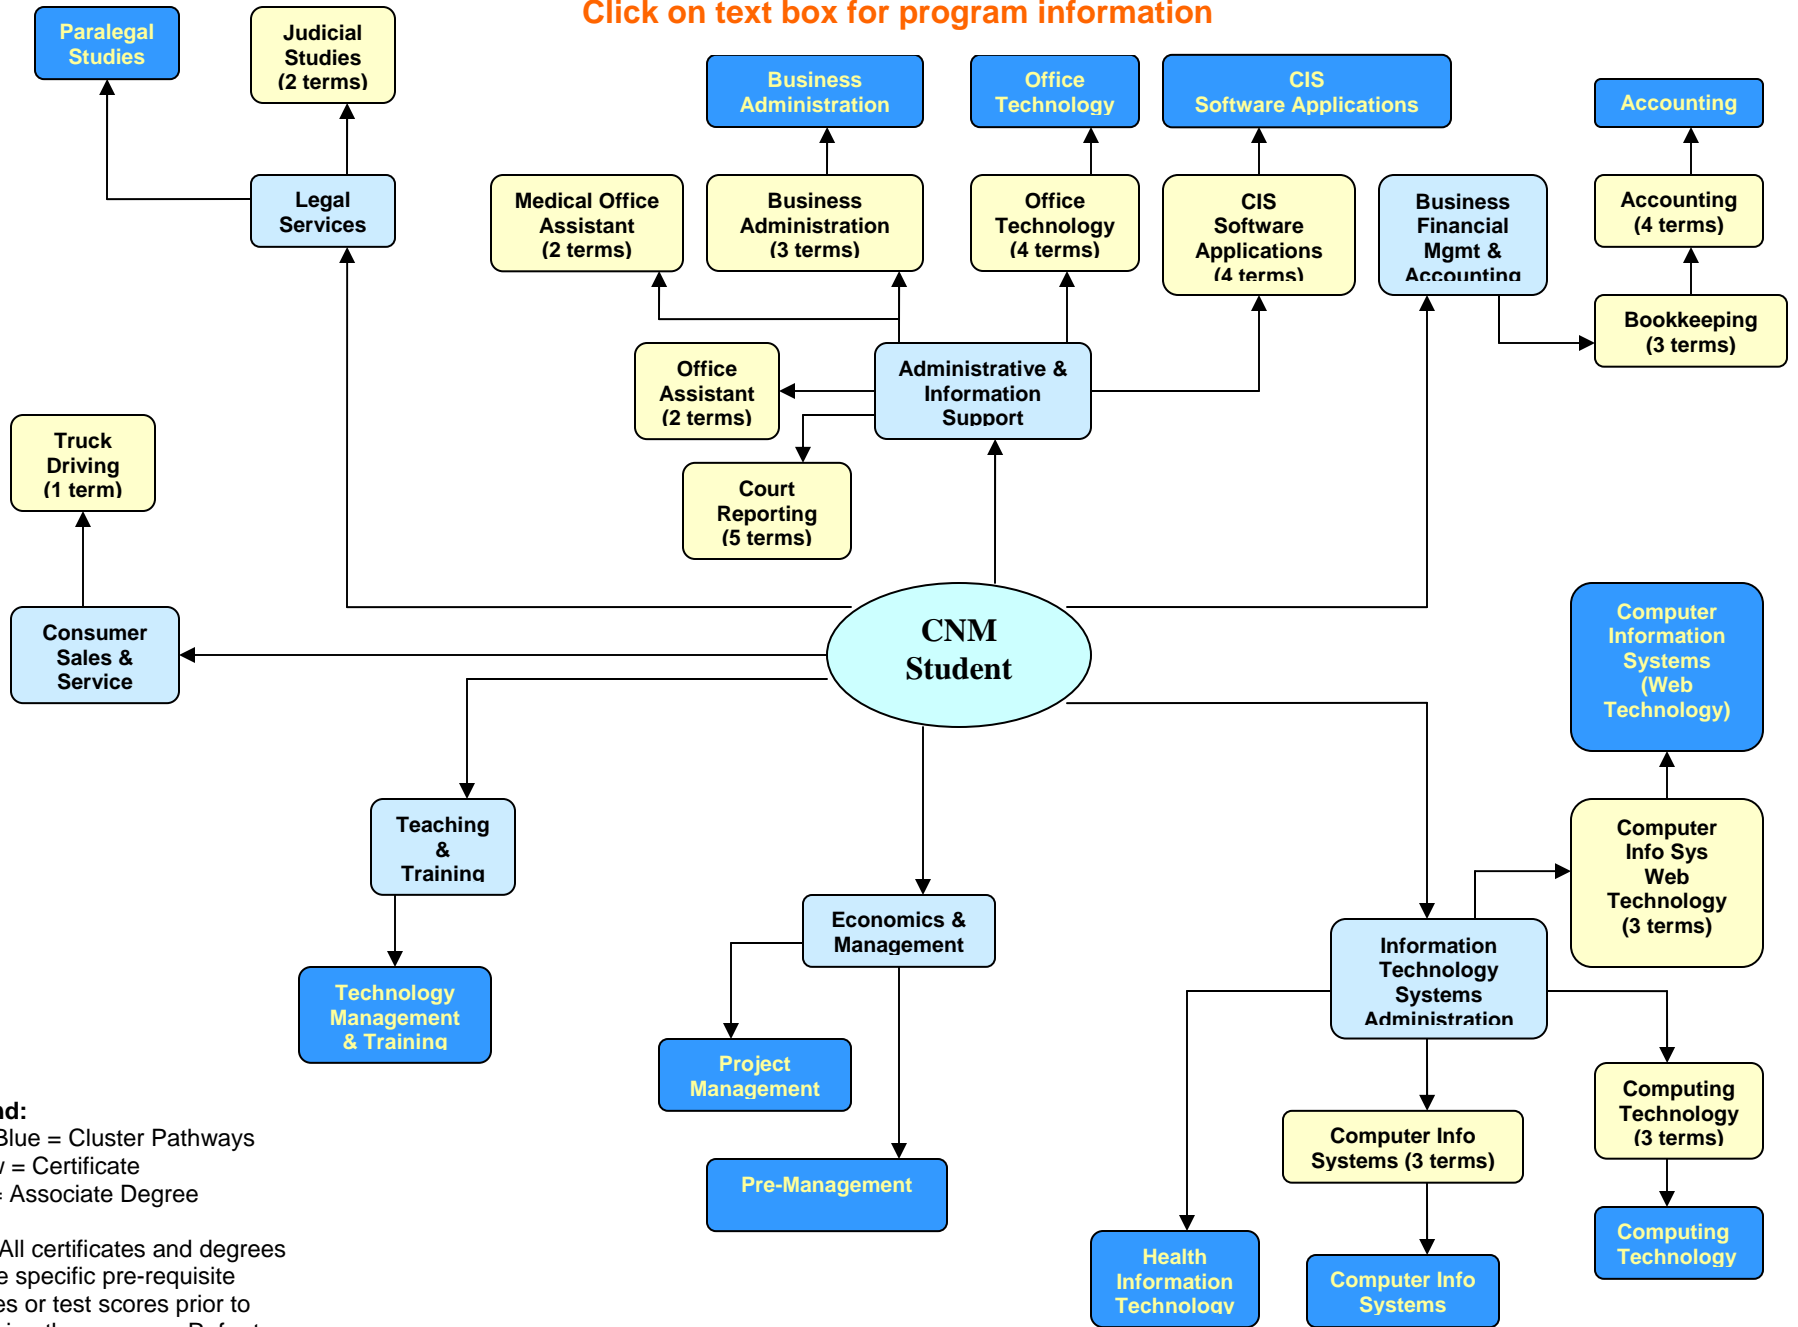

CNM Business Services Cluster Career Map

Click on text box for program information

Legend:

Light Blue = Cluster Pathways

Yellow = Certificate

Blue = Associate Degree

Note: All certificates and degrees require specific pre-requisite courses or test scores prior to beginning the program. Refer to the catalog for more information