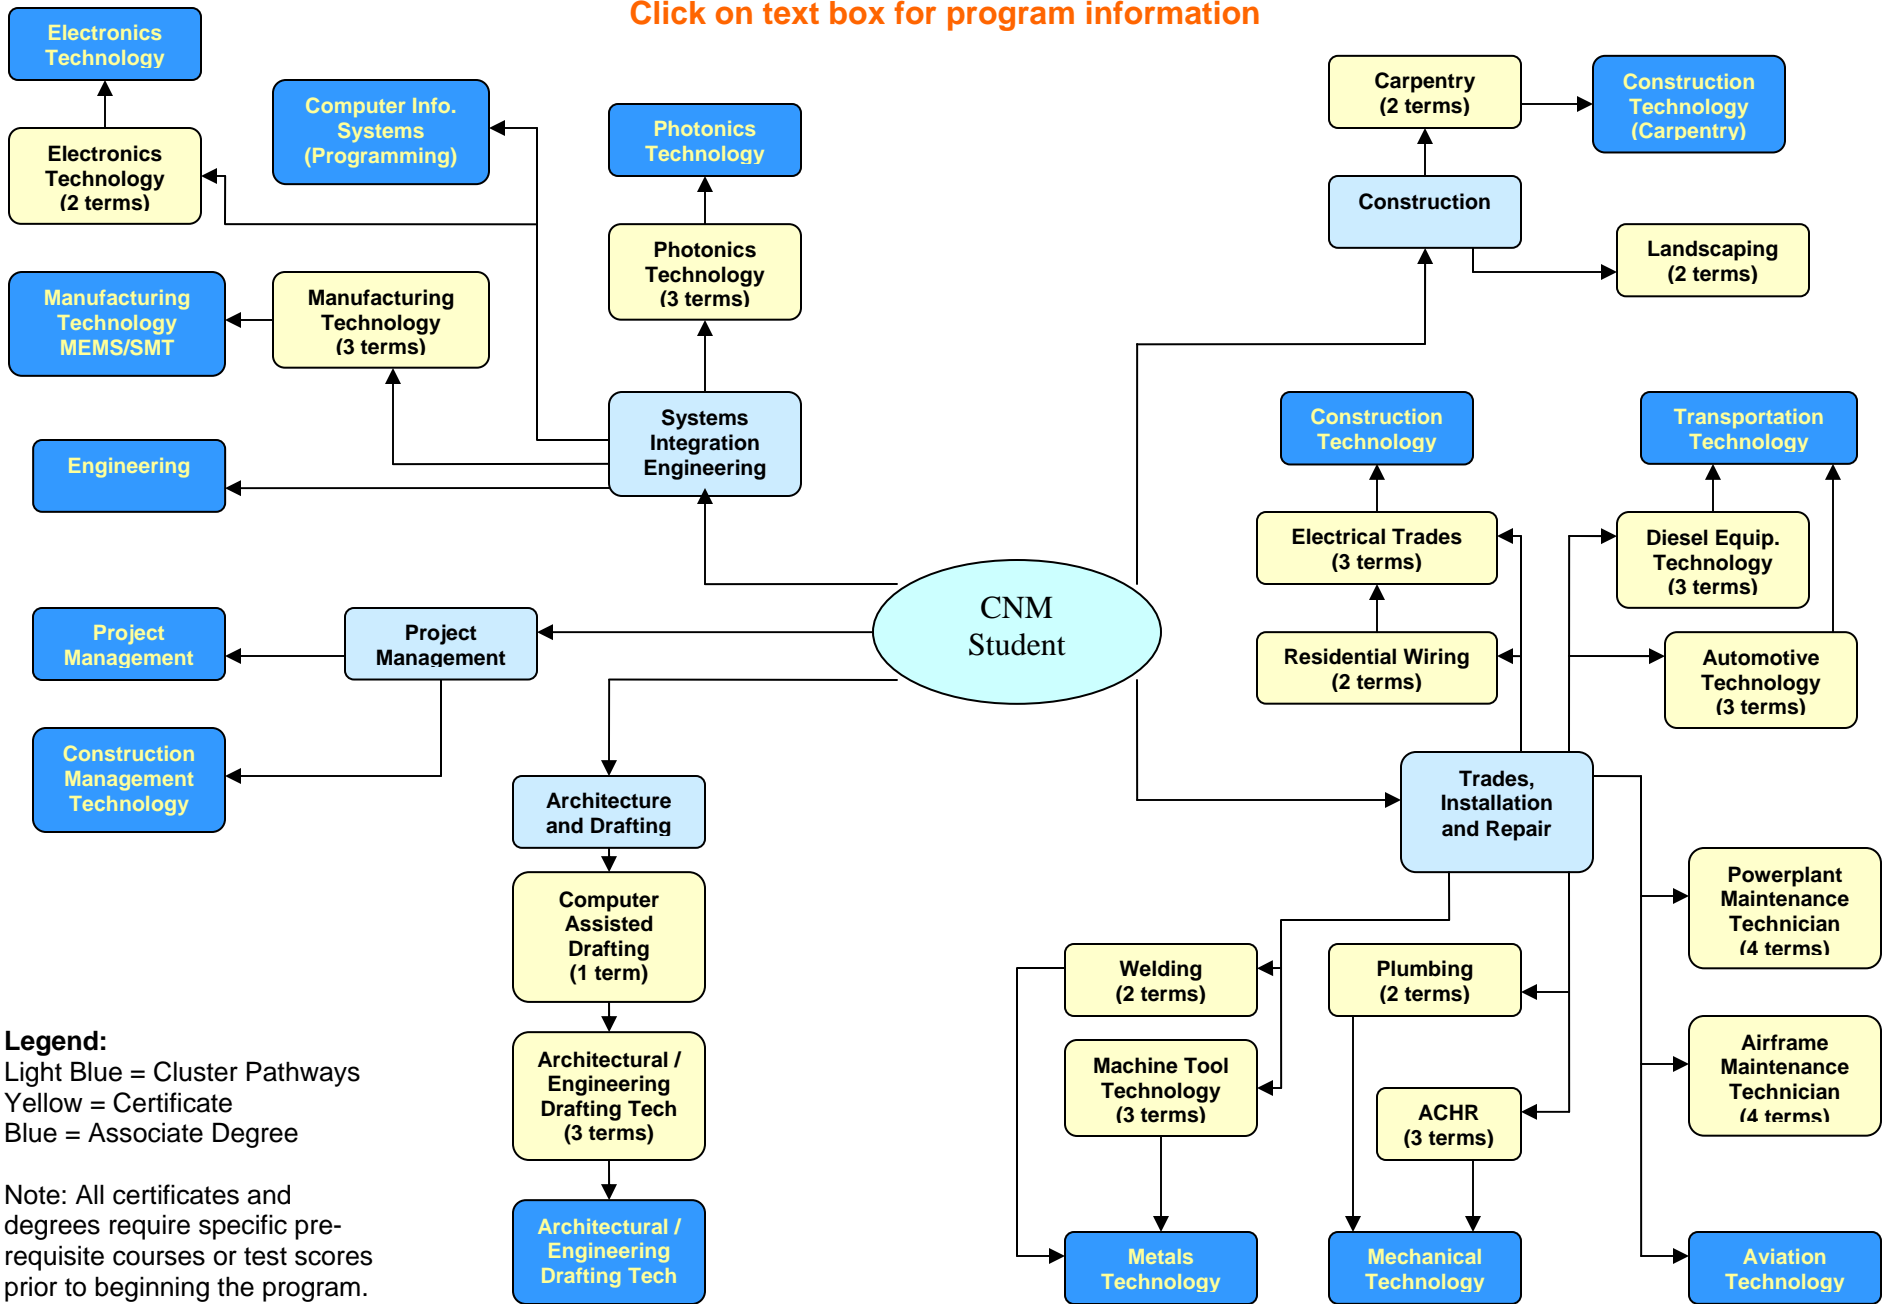

# CNM Engineering, Construction, Manufacturing Cluster Career Map

Click on text box for program information

## Legend:

Light Blue = Cluster Pathways  
 Yellow = Certificate  
 Blue = Associate Degree

Note: All certificates and degrees require specific pre-requisite courses or test scores prior to beginning the program. Refer to the catalog for more information