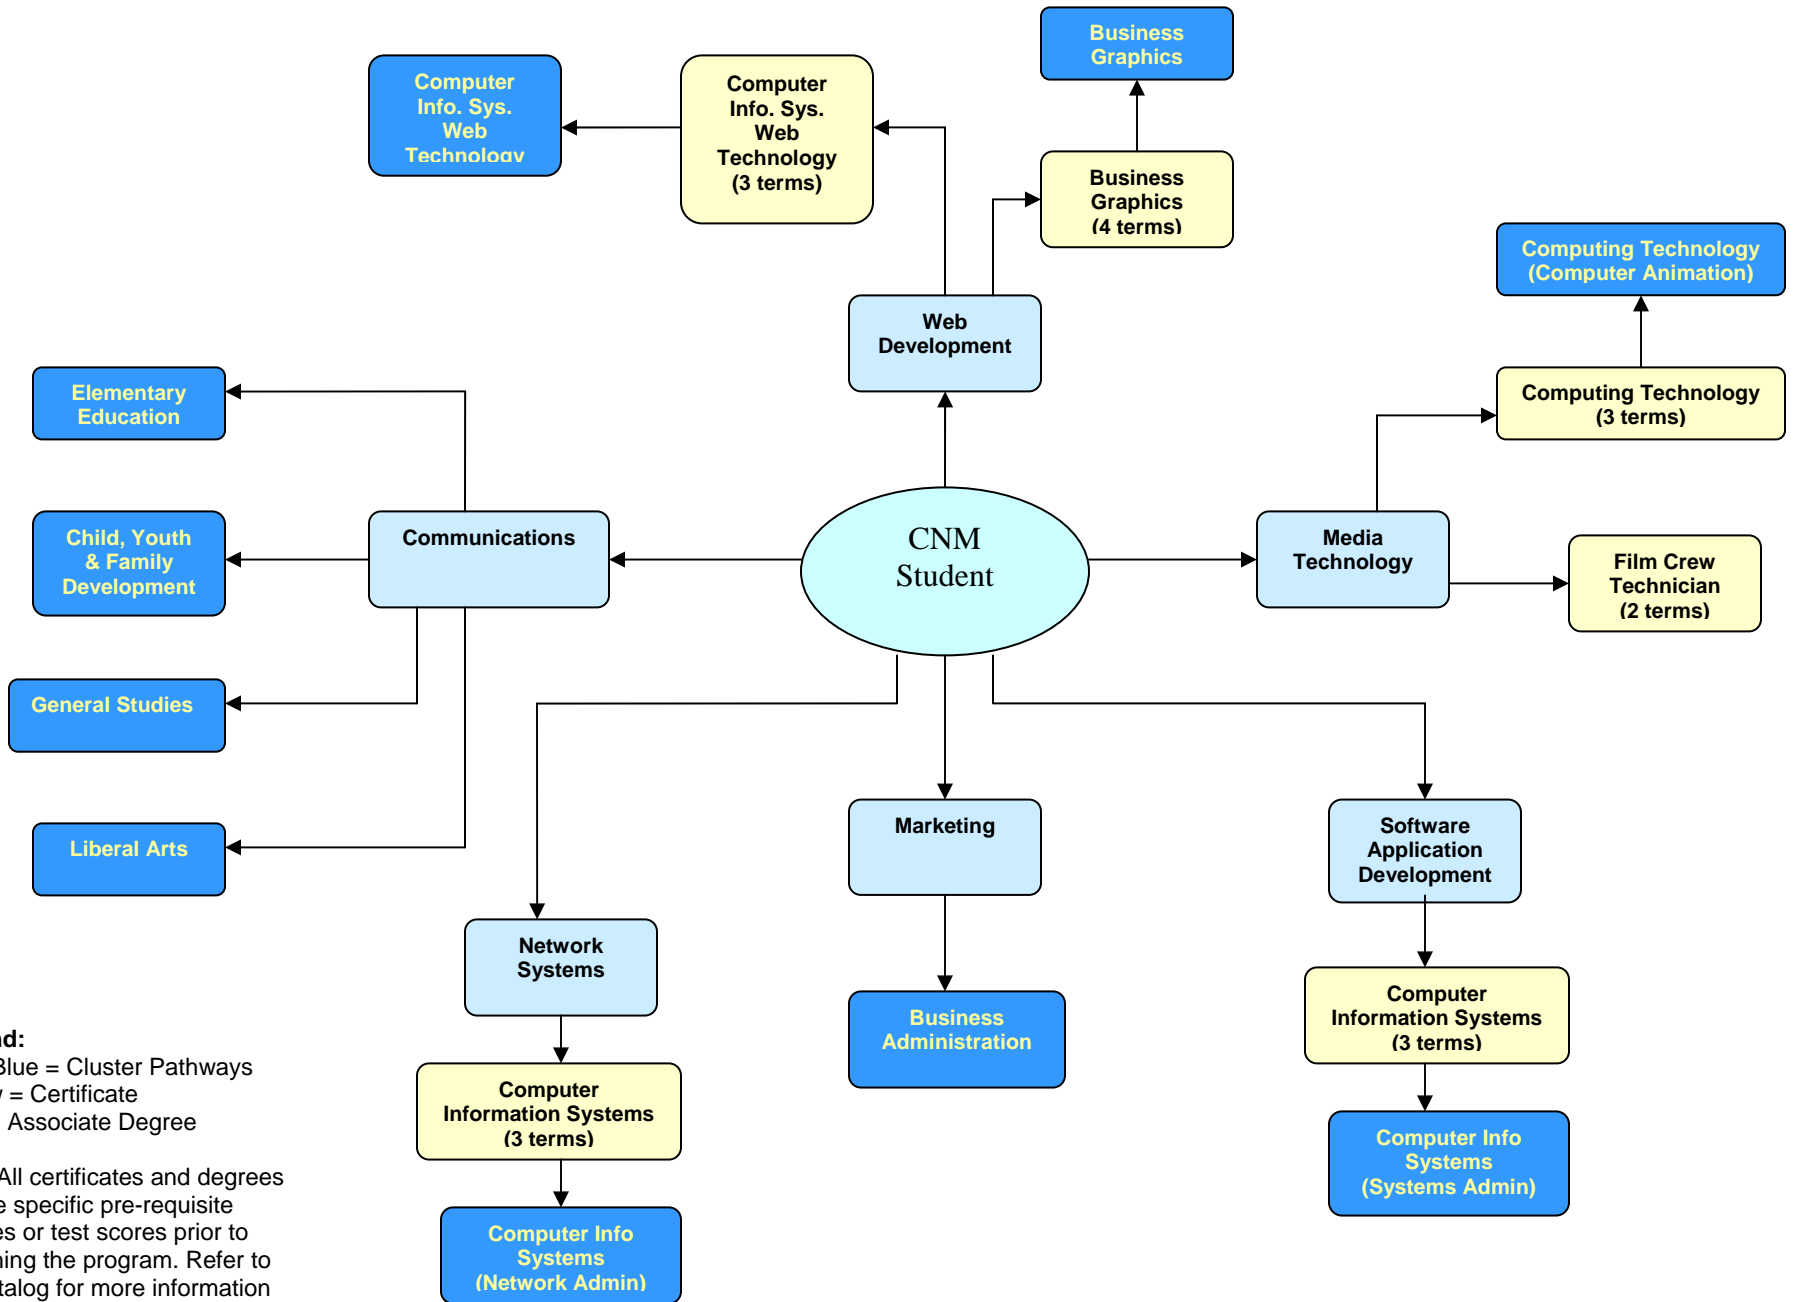

# CNM Communications and Information Clusters Career Map

Click on text box for program information

**Legend:**

Light Blue = Cluster Pathways

Yellow = Certificate

Blue = Associate Degree

Note: All certificates and degrees require specific pre-requisite courses or test scores prior to beginning the program. Refer to the catalog for more information