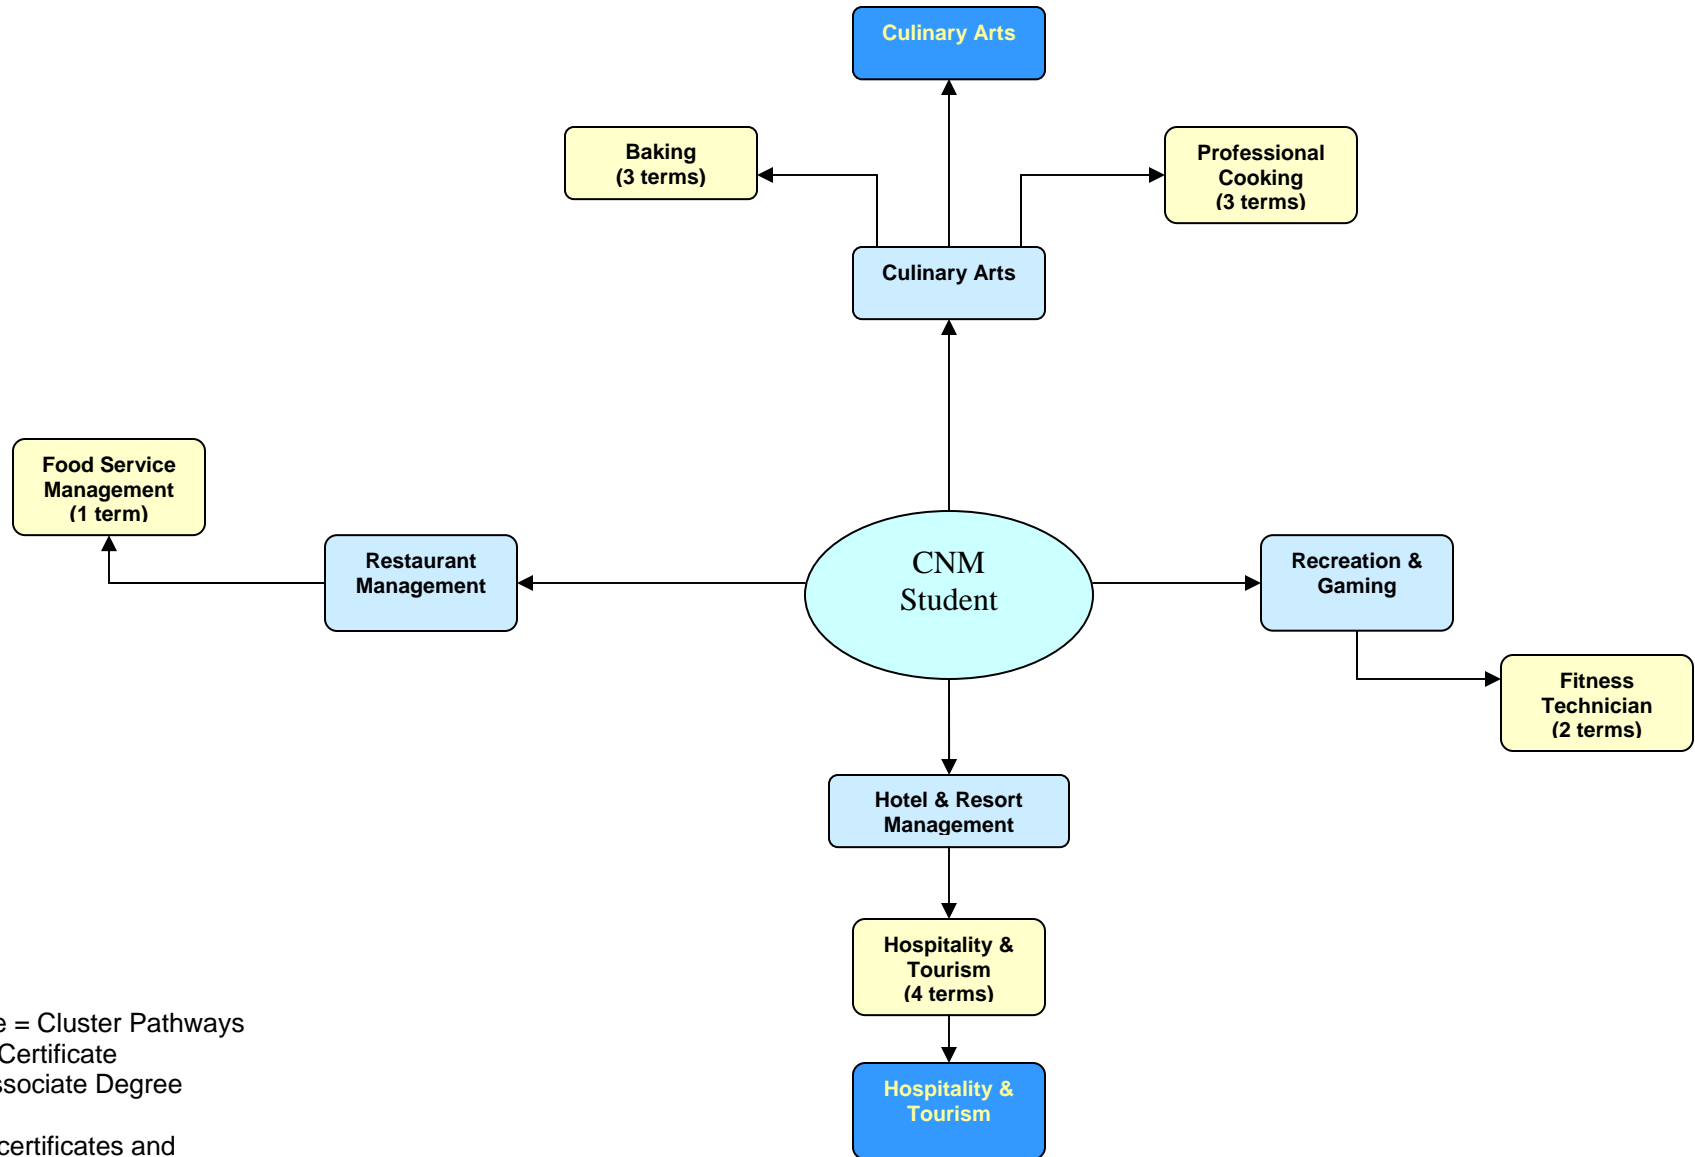

CNM Hospitality and Tourism Cluster Career Map

Click on text box for program information

Legend:

Light Blue = Cluster Pathways

Yellow = Certificate

Blue = Associate Degree

Note: All certificates and degrees require specific pre-requisite courses or test scores prior to beginning the program. Refer to the catalog for more information