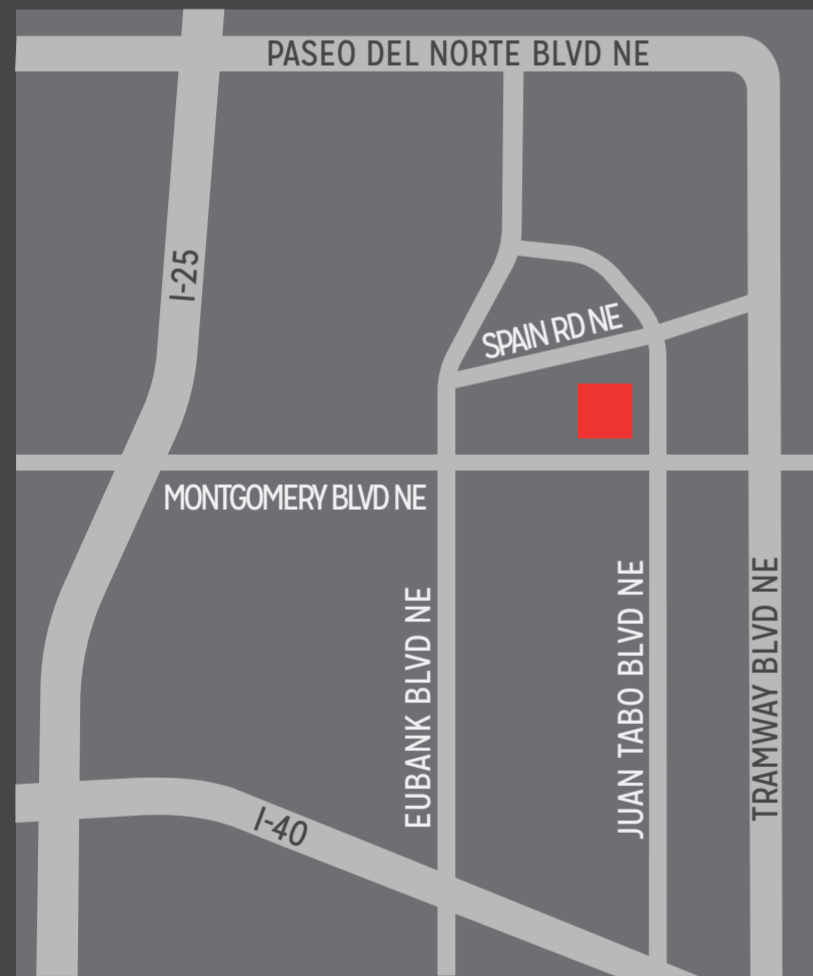

LOCATOR MAP

MONTOYA CAMPUS DIRECTORY

4700 MORRIS ST. NE
 ALBUQUERQUE, NM 87111-3704
 (505) 224-3000

EMERGENCY DISPATCH
 (505) 224-3001

NON-EMERGENCY
 (505) 224-3002

- MONTOYA CAMPUS
- GENERAL PARKING
- Ⓟ PARKMOBILE
- ♿ ADA PARKING
- 🏍️ MOTORCYCLE PARKING
- SPECIAL PERMIT PARKING
- ⦿ Loading Zone