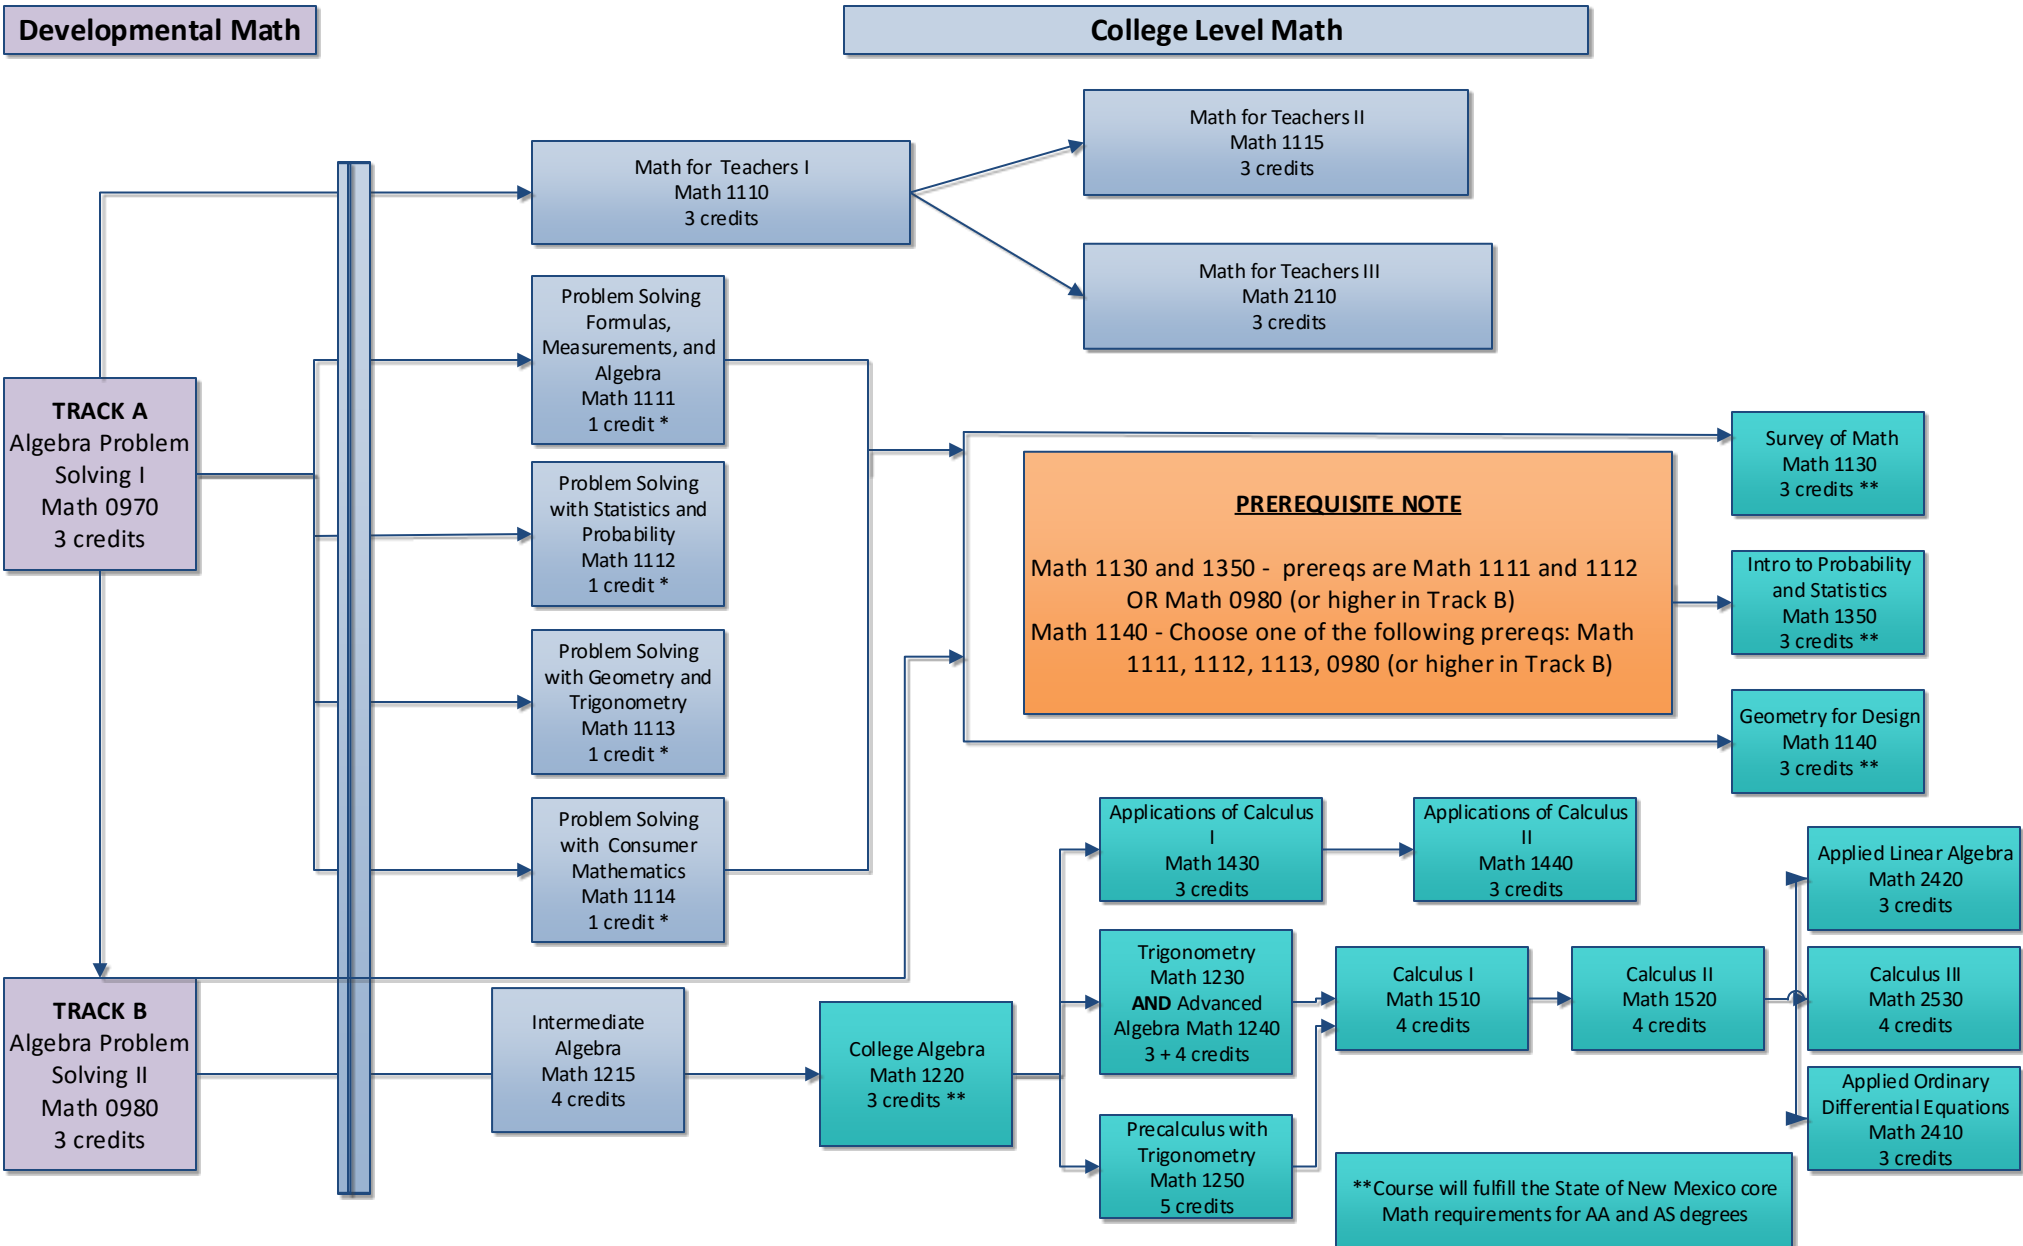

Central New Mexico Community College – Math Course Sequence

Notes:
 1) Track A indicates applied track
 2) Track B indicates algebra track

* Any 3 Credits from these courses will meet the AAS Mathematics Requirement

Transfer notes:
 1) Students who intend to transfer to a four-year school should determine what level of math will fulfill core and major requirements at the transfer institution.
 2) In general, the classes in teal fulfill core requirement for AA, AS and transfer. However, students should be aware that many majors have specific Math requirements.

Updated 06/12/2019
 Applicable Fall 2019
 Connect Services